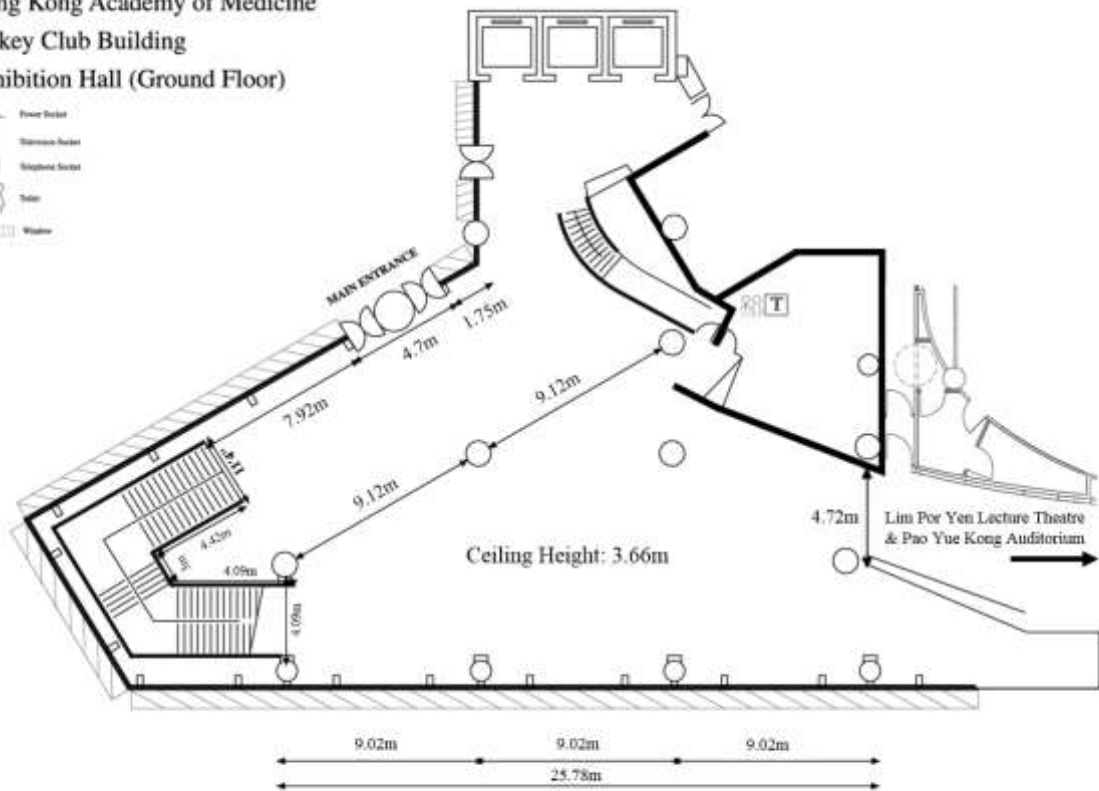

**Hong Kong Academy of Medicine  
Jockey Club Building  
Pao Yue Kong Auditorium (Ground Floor)**

**Hong Kong Academy of Medicine  
Jockey Club Building  
Lim Por Yen Lecture Theatre (Ground Floor)**

**Hong Kong Academy of Medicine  
Jockey Club Building  
Run Run Shaw Hall (First Floor)**

Hong Kong Academy of Medicine  
Jockey Club Building  
Exhibition Hall (Ground Floor)

Wong Chuk Hang Road

Hong Kong Academy of Medicine  
Jockey Club Building  
Foyer (First Floor)

Wong Chuk Hang Road

**Hong Kong Academy of Medicine  
Jockey Club Building  
(Second Floor)**

**Hong Kong Academy of Medicine  
Jockey Club Building  
Academy Lounge (Third Floor)**

**Hong Kong Academy of Medicine  
Jockey Club Building  
Room 501-513 (Fifth Floor)**

**Hong Kong Academy of Medicine  
Jockey Club Building  
Meeting Room 903/4 (Ninth Floor)**