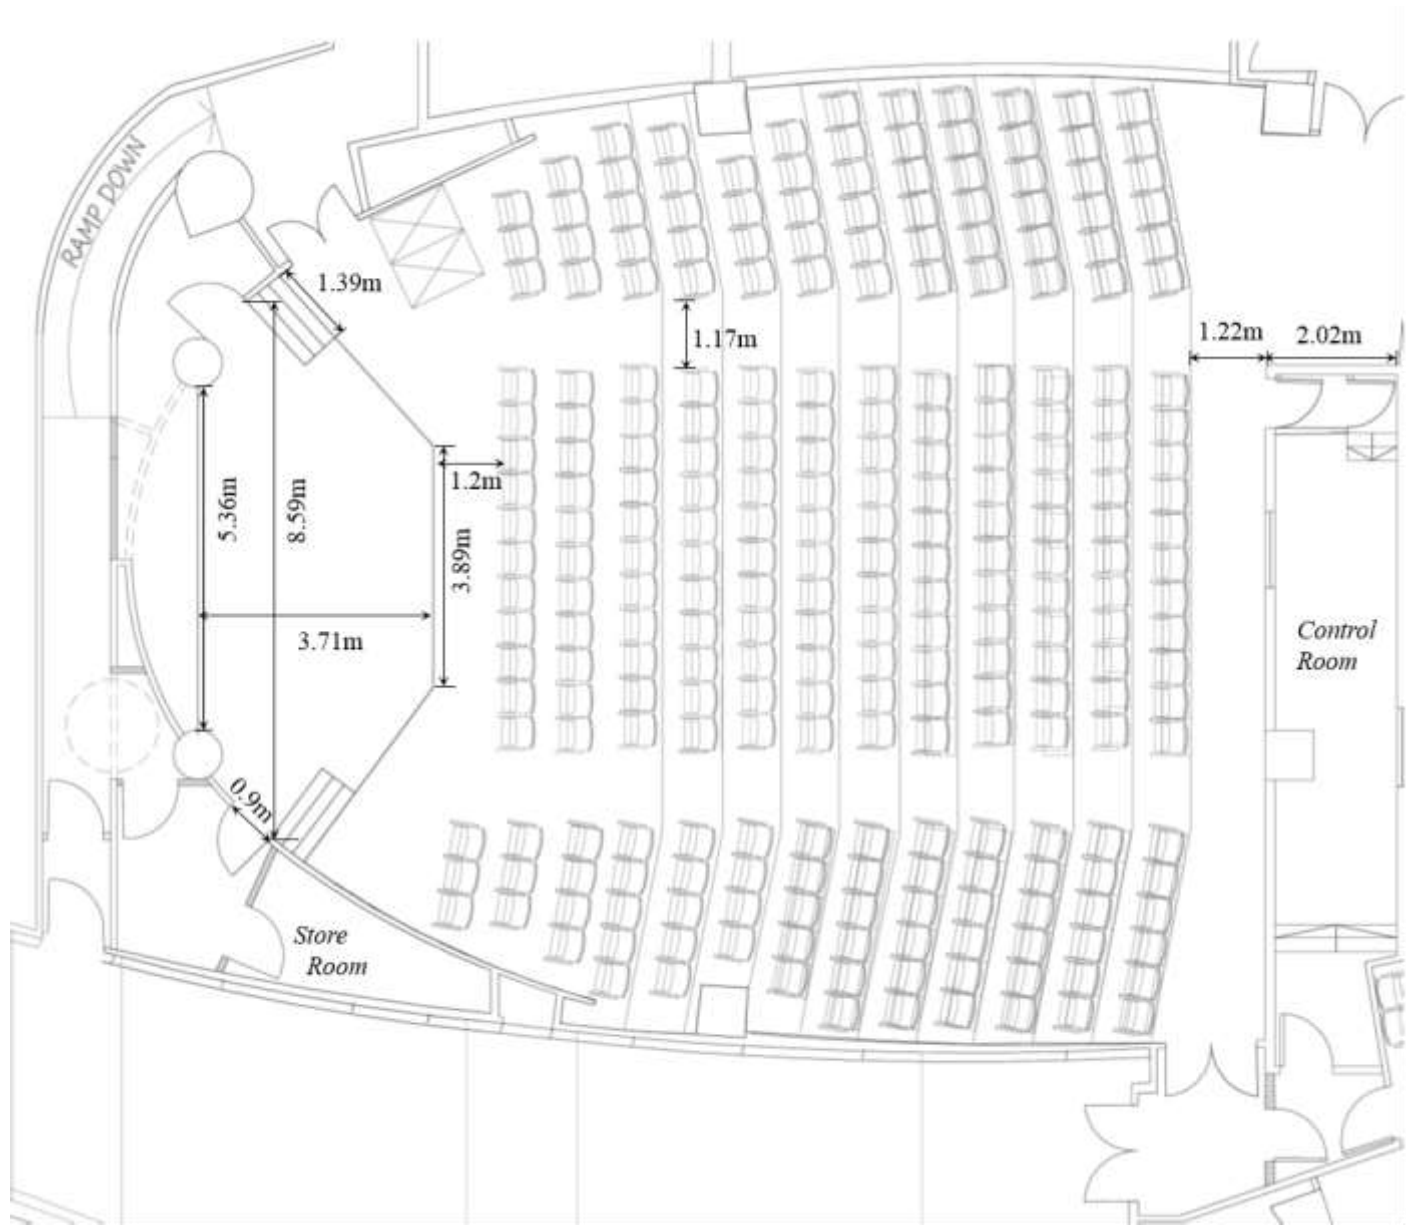

**Hong Kong Academy of Medicine  
Jockey Club Building  
Pao Yue Kong Auditorium (Ground Floor)**

**Hong Kong Academy of Medicine  
Jockey Club Building  
Lim Por Yen Lecture Theatre (Ground Floor)**

**Hong Kong Academy of Medicine  
Jockey Club Building  
Run Run Shaw Hall (First Floor)**

Hong Kong Academy of Medicine  
Jockey Club Building  
Exhibition Hall (Ground Floor)

Wong Chuk Hang Road

Hong Kong Academy of Medicine  
Jockey Club Building  
Foyer (First Floor)

Wong Chuk Hang Road

**Hong Kong Academy of Medicine  
Jockey Club Building  
(Second Floor)**

**Hong Kong Academy of Medicine  
Jockey Club Building  
Academy Lounge (Third Floor)**

**Hong Kong Academy of Medicine  
Jockey Club Building  
Room 501-513 (Fifth Floor)**

**Hong Kong Academy of Medicine  
Jockey Club Building  
Meeting Room 903/4 (Ninth Floor)**