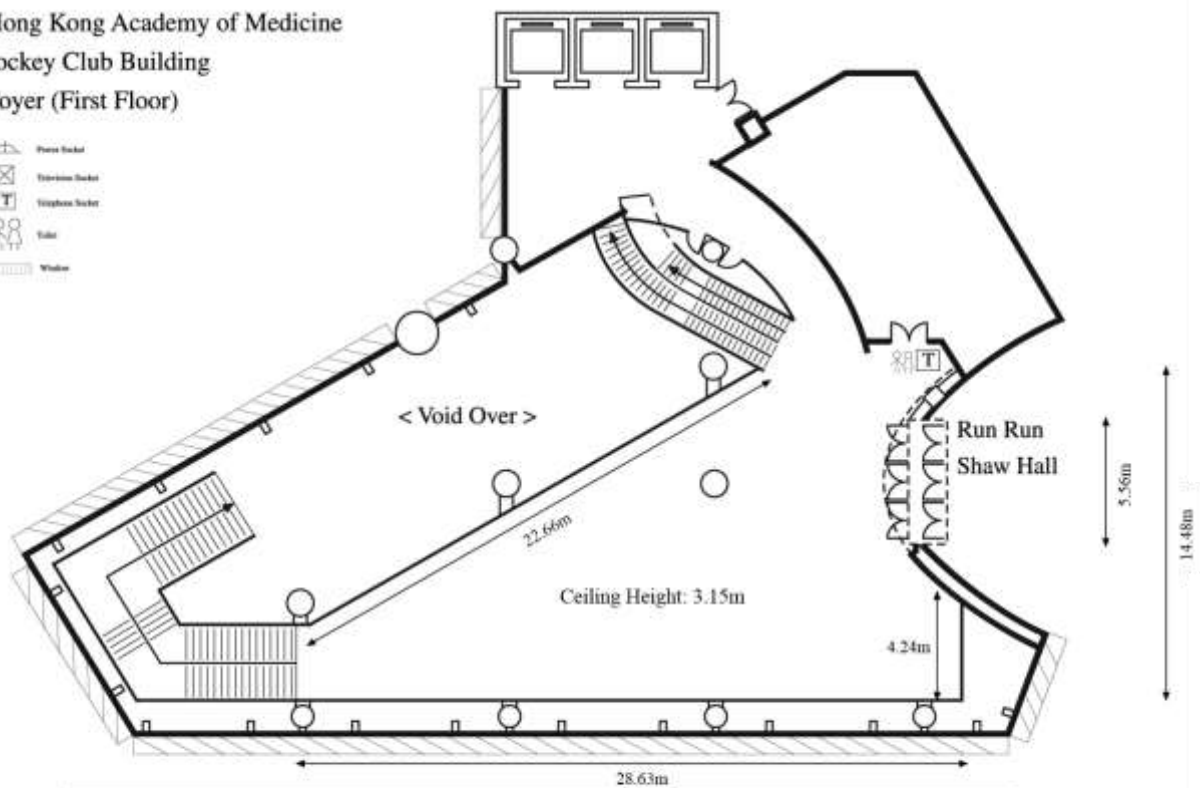

**Hong Kong Academy of Medicine  
Jockey Club Building  
Pao Yue Kong Auditorium (Ground Floor)**

**Hong Kong Academy of Medicine  
Jockey Club Building  
Lim Por Yen Lecture Theatre (Ground Floor)**

**Hong Kong Academy of Medicine  
Jockey Club Building  
Run Run Shaw Hall (First Floor)**

Hong Kong Academy of Medicine  
Jockey Club Building  
Exhibition Hall (Ground Floor)

Wong Chuk Hang Road

Hong Kong Academy of Medicine  
Jockey Club Building  
Foyer (First Floor)

Wong Chuk Hang Road

**Hong Kong Academy of Medicine  
Jockey Club Building  
(Second Floor)**

**Hong Kong Academy of Medicine  
Jockey Club Building  
Academy Lounge (Third Floor)**

**Hong Kong Academy of Medicine  
Jockey Club Building  
Room 501-513 (Fifth Floor)**

**Hong Kong Academy of Medicine  
Jockey Club Building  
Meeting Room 903/4 (Ninth Floor)**