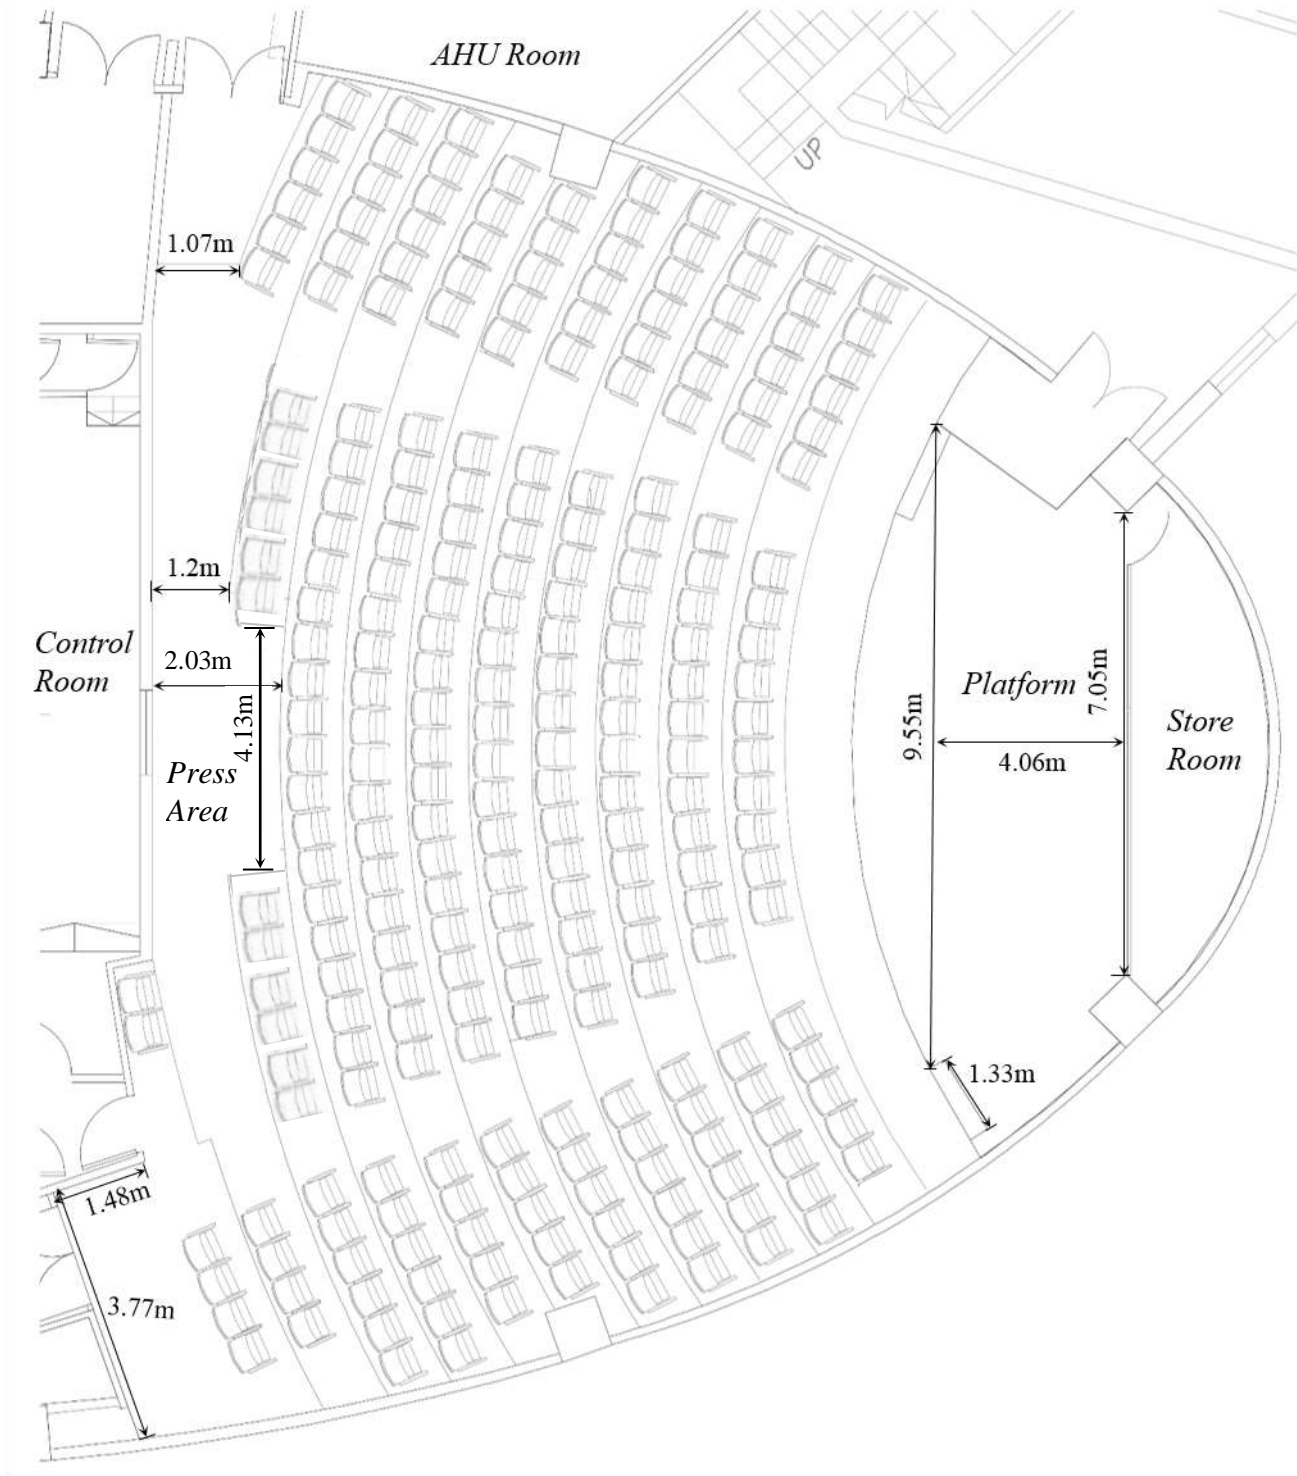

**Hong Kong Academy of Medicine  
Jockey Club Building  
Pao Yue Kong Auditorium (Ground Floor)**

**Hong Kong Academy of Medicine  
Jockey Club Building  
Lim Por Yen Lecture Theatre (Ground Floor)**

**Hong Kong Academy of Medicine  
Jockey Club Building  
Run Run Shaw Hall (First Floor)**

Hong Kong Academy of Medicine  
Jockey Club Building  
Exhibition Hall (Ground Floor)

Wong Chuk Hang Road

Hong Kong Academy of Medicine  
Jockey Club Building  
Foyer (First Floor)

Wong Chuk Hang Road

**Hong Kong Academy of Medicine  
Jockey Club Building  
(Second Floor)**

**Hong Kong Academy of Medicine  
Jockey Club Building  
Academy Lounge (Third Floor)**

**Hong Kong Academy of Medicine  
Jockey Club Building  
Room 501-513 (Fifth Floor)**

**Hong Kong Academy of Medicine  
Jockey Club Building  
Meeting Room 903/4 (Ninth Floor)**