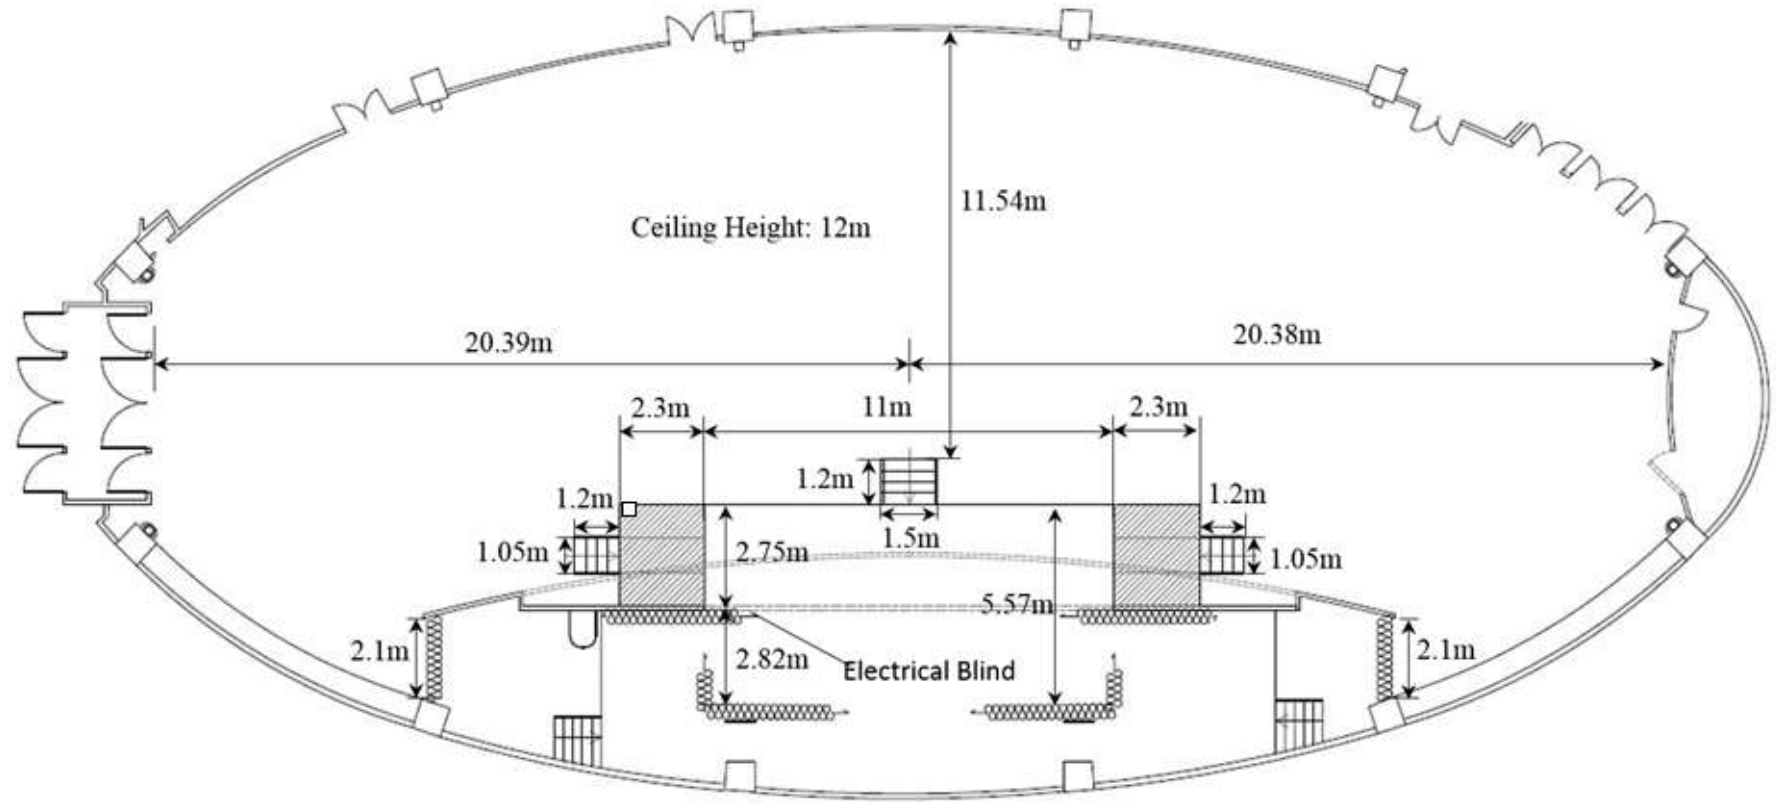

**Hong Kong Academy of Medicine  
Jockey Club Building  
Pao Yue Kong Auditorium (Ground Floor)**

**Hong Kong Academy of Medicine  
Jockey Club Building  
Lim Por Yen Lecture Theatre (Ground Floor)**

**Hong Kong Academy of Medicine  
Jockey Club Building  
Run Run Shaw Hall (First Floor)**

Hong Kong Academy of Medicine  
Jockey Club Building  
Exhibition Hall (Ground Floor)

Wong Chuk Hang Road

Hong Kong Academy of Medicine  
Jockey Club Building  
Foyer (First Floor)

Wong Chuk Hang Road

**Hong Kong Academy of Medicine  
Jockey Club Building  
(Second Floor)**

**Hong Kong Academy of Medicine  
Jockey Club Building  
Academy Lounge (Third Floor)**

**Hong Kong Academy of Medicine  
Jockey Club Building  
Room 501-513 (Fifth Floor)**

**Hong Kong Academy of Medicine  
Jockey Club Building  
Meeting Room 903/4 (Ninth Floor)**