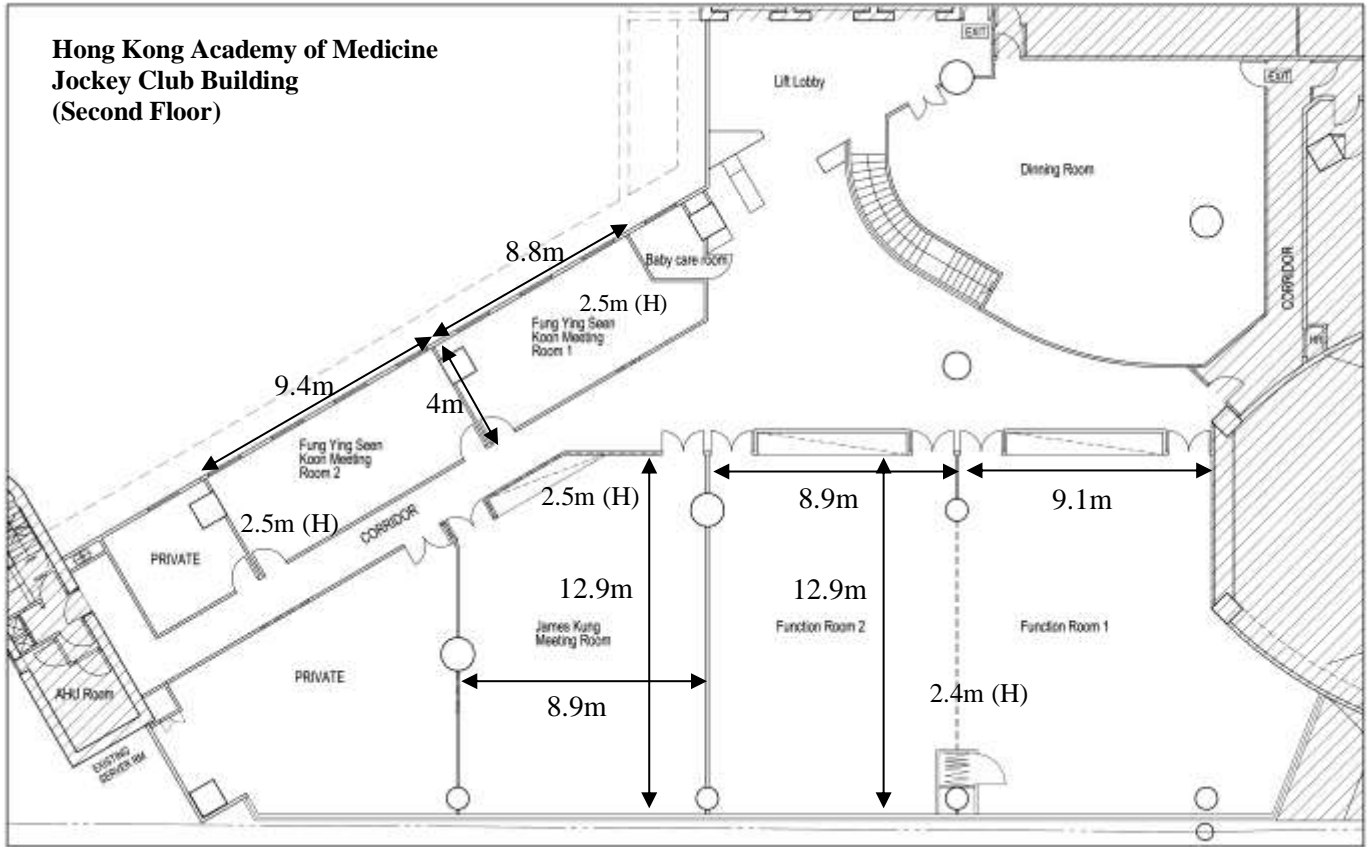

**Hong Kong Academy of Medicine  
Jockey Club Building  
Pao Yue Kong Auditorium (Ground Floor)**

**Hong Kong Academy of Medicine  
Jockey Club Building  
Lim Por Yen Lecture Theatre (Ground Floor)**

**Hong Kong Academy of Medicine  
Jockey Club Building  
Run Run Shaw Hall (First Floor)**

Hong Kong Academy of Medicine  
Jockey Club Building  
Exhibition Hall (Ground Floor)

Wong Chuk Hang Road

Hong Kong Academy of Medicine  
Jockey Club Building  
Foyer (First Floor)

Wong Chuk Hang Road

**Hong Kong Academy of Medicine  
Jockey Club Building  
(Second Floor)**

**Hong Kong Academy of Medicine  
Jockey Club Building  
Academy Lounge (Third Floor)**

**Hong Kong Academy of Medicine  
Jockey Club Building  
Room 501-513 (Fifth Floor)**

**Hong Kong Academy of Medicine  
Jockey Club Building  
Meeting Room 903/4 (Ninth Floor)**