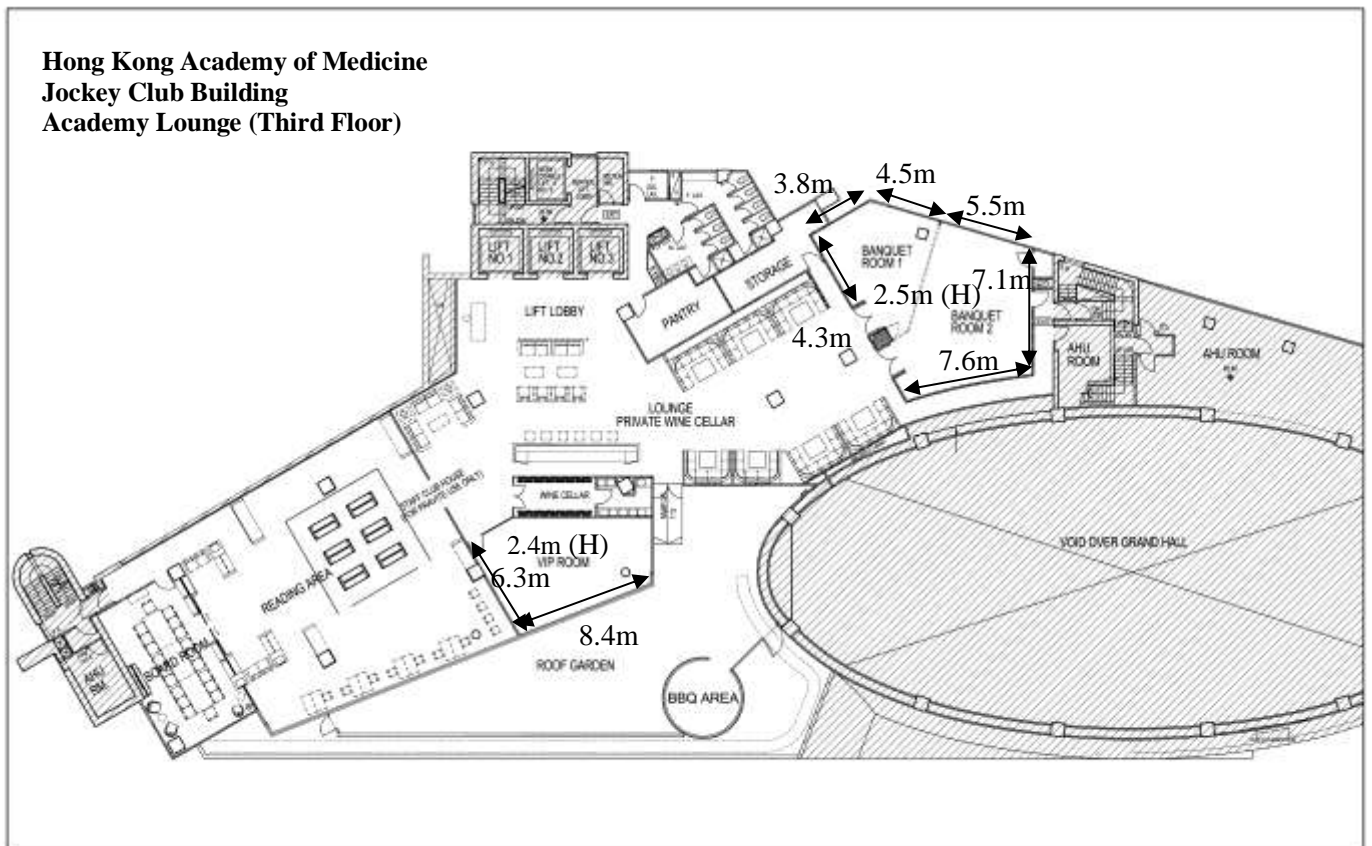

**Hong Kong Academy of Medicine  
Jockey Club Building  
Pao Yue Kong Auditorium (Ground Floor)**

**Hong Kong Academy of Medicine  
Jockey Club Building  
Lim Por Yen Lecture Theatre (Ground Floor)**

**Hong Kong Academy of Medicine  
Jockey Club Building  
Run Run Shaw Hall (First Floor)**

Hong Kong Academy of Medicine  
Jockey Club Building  
Exhibition Hall (Ground Floor)

Wong Chuk Hang Road

Hong Kong Academy of Medicine  
Jockey Club Building  
Foyer (First Floor)

Wong Chuk Hang Road

**Hong Kong Academy of Medicine  
Jockey Club Building  
(Second Floor)**

**Hong Kong Academy of Medicine  
Jockey Club Building  
Academy Lounge (Third Floor)**

**Hong Kong Academy of Medicine  
Jockey Club Building  
Room 501-513 (Fifth Floor)**

**Hong Kong Academy of Medicine  
Jockey Club Building  
Meeting Room 903/4 (Ninth Floor)**